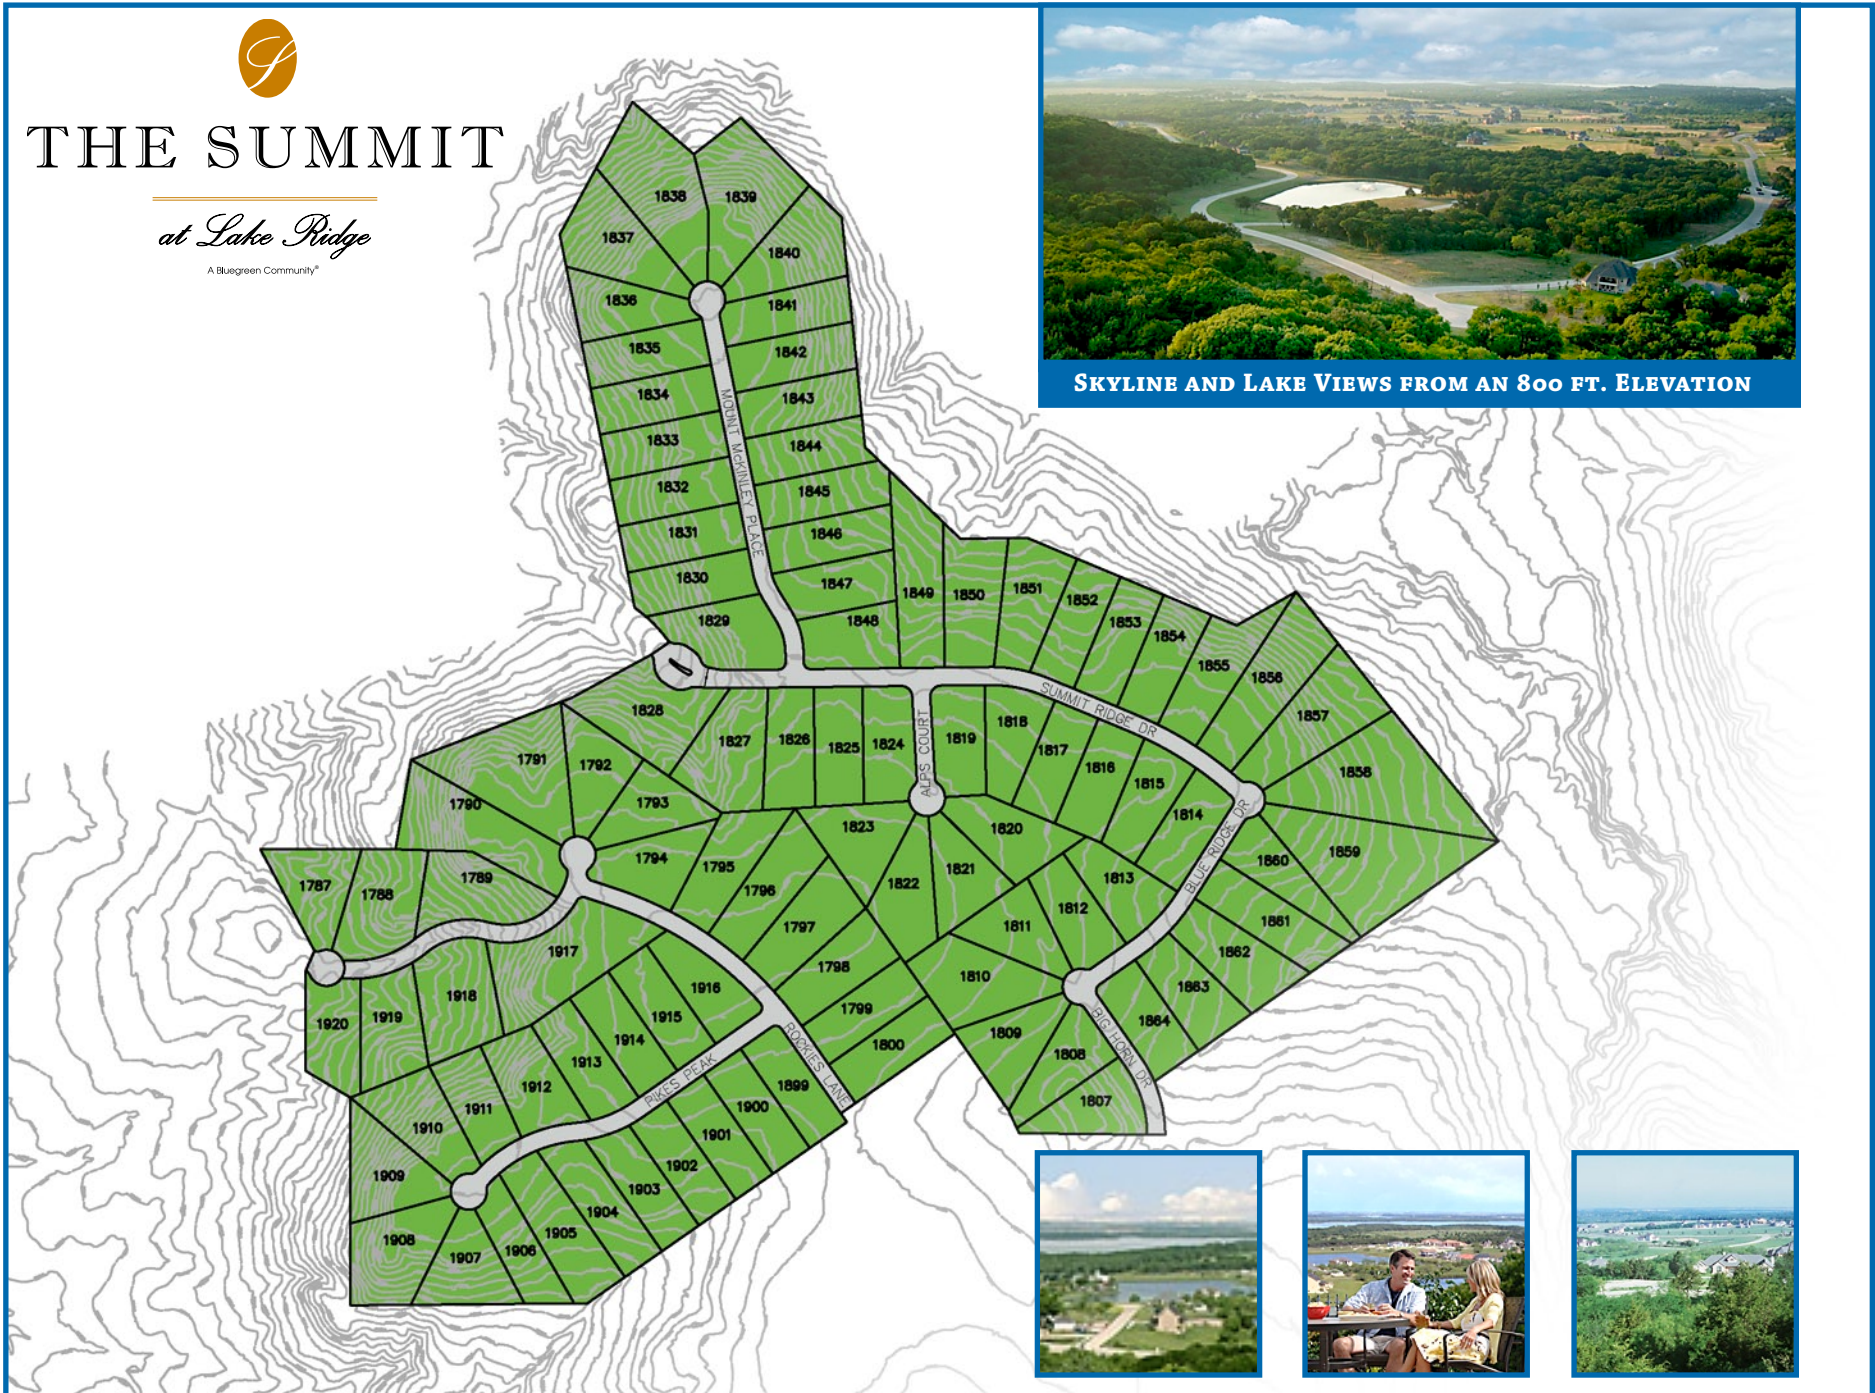

THE SUMMIT

at Lake Ridge

A Bluegreen Community®

SKYLINE AND LAKE VIEWS FROM AN 800 FT. ELEVATION

Obtain the Property Report required by Federal Law and read it before signing anything. No Federal Agency has judged the merits or value, if any, of this property. This material shall not constitute a valid offer in any state where prior registration is required or where state registration requirements have not been met.